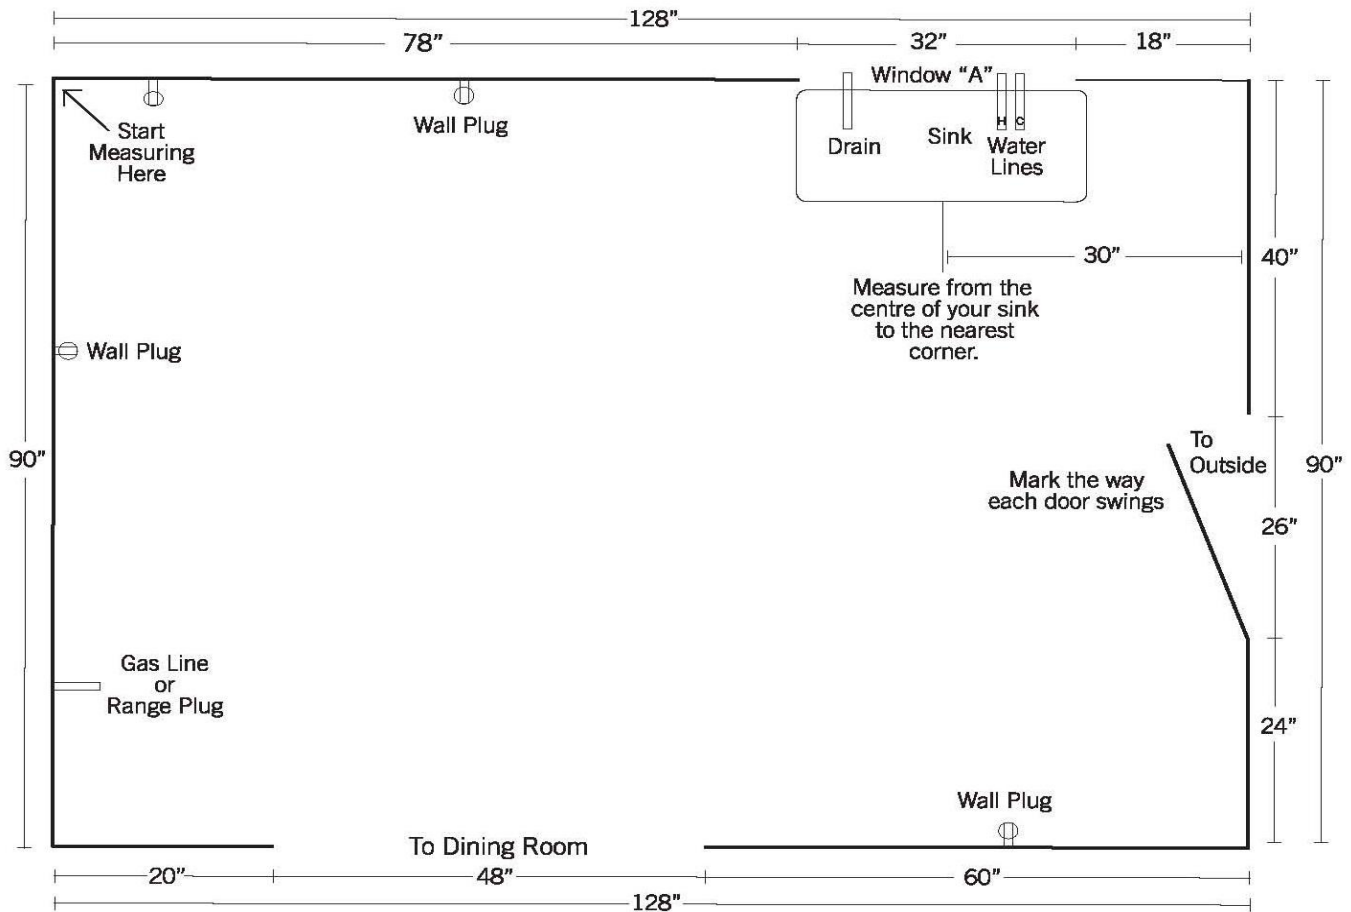

- 1) Start measuring from the corner shown in the drawing.
- 2) Measure total length of all walls corner to corner.
- 3) Indicate the location and sizes of the doors and windows. Include individual corner to window/door sill dimensions.
- 4) Indicate door swings and location of the electrical plugs and the center line of sink. Include wateline and floor drain locaton.
- 5) Confirm the room height and locaton of drop ceiling and bulk heads.
- 6) Indicate appliance locations and sizes on the chart below.
- 7) Double check all the dimensions-individual and totals.

APPLIANCE CHART	Width	Height	Depth
Fridge			
Range			
Dishwasher			
Sink			
Microwave			
Other			